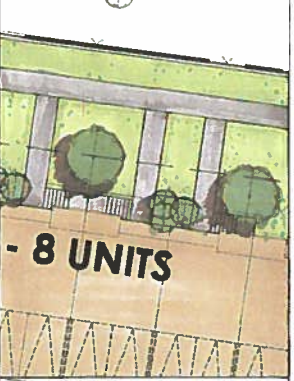

SITE STATISTICS

EST. AREA	2.66 ha (6.56 ac)
1st double front terrace	46 UNITS
2nd conventional terrace	87 UNITS
TOTAL UNITS	133 UNITS

17 FEBRUARY 2015

SITE at McCowan Road and 16th Ave

TERRA GOLD (McCowan) PROPERTIES INC.

WALKWAY TO MCCOWAN RD.

CENTRAL PARK

MCCOWAN ROAD FRONTAGE

PARKETTE AND WALKWAY

LOCATION

16TH AVENUE

REGION OF YORK PUMPING STATION

MCCOWAN ROAD

EXISTING RESIDENTIAL

EXISTING RESIDENTIAL

Area proposed to be developed

Area proposed to be developed

21.5m road widening