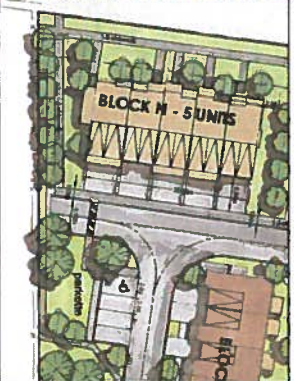

SITE STATISTICS

EST. AREA	2.66 ha (6.56 ac)
1st double front terrace	46 UNITS
2nd conventional terrace	87 UNITS
TOTAL UNITS	133 UNITS

17 FEBRUARY 2015

SITE at McCowan Road and 16th Ave

TERRA GOLD (McCowan) PROPERTIES INC.

WALKWAY TO MCCOWAN RD.

CENTRAL PARK

MCCOWAN ROAD FRONTAGE

PARKETTE AND WALKWAY

LOCATION

16TH AVENUE

REGION OF YORK PUMPING STATION

MCCOWAN ROAD

EXISTING RESIDENTIAL

EXISTING RESIDENTIAL

Area proposed to be developed

Area proposed to be developed

21.5m road widening