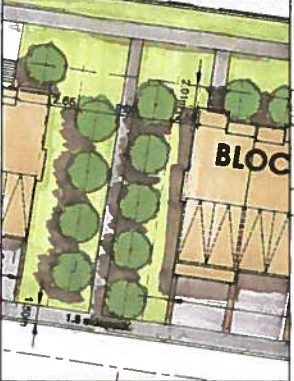

SITE STATISTICS

EST. AREA	2.66 ha (6.56 ac)
1st double front terrace	46 UNITS
2nd conventional terrace	87 UNITS
TOTAL UNITS	133 UNITS

17 FEBRUARY 2015

SITE at McCowan Road and 16th Ave

TERRA GOLD (McCowan) PROPERTIES INC.

WALKWAY TO MCCOWAN RD.

CENTRAL PARK

MCCOWAN ROAD FRONTAGE

PARKETTE AND WALKWAY

LOCATION

16TH AVENUE

REGION OF YORK PUMPING STATION

MCCOWAN ROAD

EXISTING RESIDENTIAL

EXISTING RESIDENTIAL

Area proposed to be developed

Area proposed to be developed

21.5m road widening